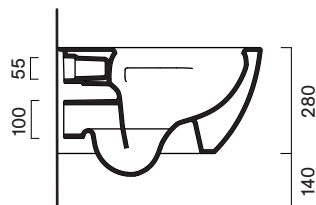

Sfera 55x35

Description	cm 55x35 kg 27 lt 4,5	Wall-hung Wc with Silentech flushing system and hidden fixing from the bottom.
--------------------	-----------------------------	--

Codes, colours and finishes	05 1155 0001	Bianco glossy	<input type="radio"/>
	05 1155 0021	Bianco satin	<input type="radio"/>
	05 1155 0022	Nero satin	<input checked="" type="radio"/>
	05 1155 0023	Cemento satin	<input type="radio"/>
	05 1155 0028	Acqua satin	<input type="radio"/>
	05 1155 0029	Sabbia satin	<input type="radio"/>
	05 1155 0030	Lino satin	<input type="radio"/>
	05 1155 0031	Seta satin	<input type="radio"/>
	05 1155 0032	Tortora satin	<input type="radio"/>

Plus and features

Silentech

Save Water

Cataglaze+

Soft Close

Quick Release

EN 997 – CL1 – 5A

Dimensions

Not recommended with high level cistern and flow regulator.