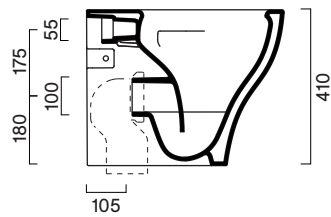

Sfera 52x35

Description	cm 52x35 kg 28 lt 4,5	Floorstanding Wc with adjustable inlet/outlet, Silentech flushing system and hidden wall fixing. P trap convertible to S trap through a technical curve not included.
Codes, colours and finishes	05 1242 0001	Bianco glossy ○
Plus and features	     	

Dimensions

Not recommended with under window and flow regulators.