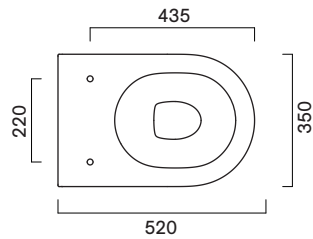

Sfera 52x35

Description	cm 52x35 kg 28 lt 4,5	Floorstanding Wc with adjustable inlet/outlet, Silentech flushing system and hidden wall fixing. P trap convertible to S trap through a technical curve not included.
Codes, colours and finishes	05 1242 0001	Bianco glossy ○
Plus and features	     	

Dimensions

Not recommended with under window and flow regulators.